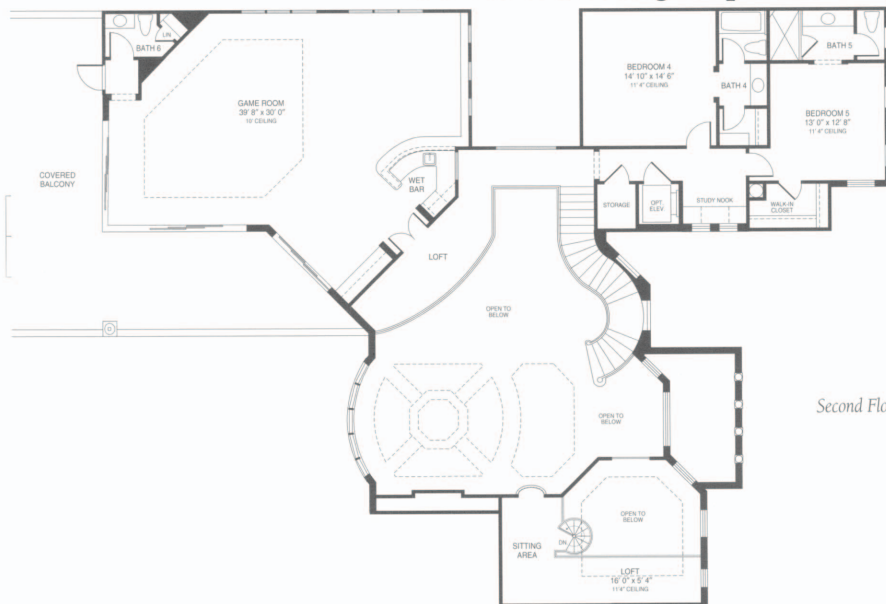

BELLAGIO II

BAY POINTE AT IBIS GOLF & COUNTRY CLUB

www.thetelchingroup.com

5BR/5 Full BA + 3 Half BA + Den
SQUARE FEET UNDER AIR: 4,717

First Floor

www.thetelchingroup.com

www.thetelchingroup.com

Second Floor