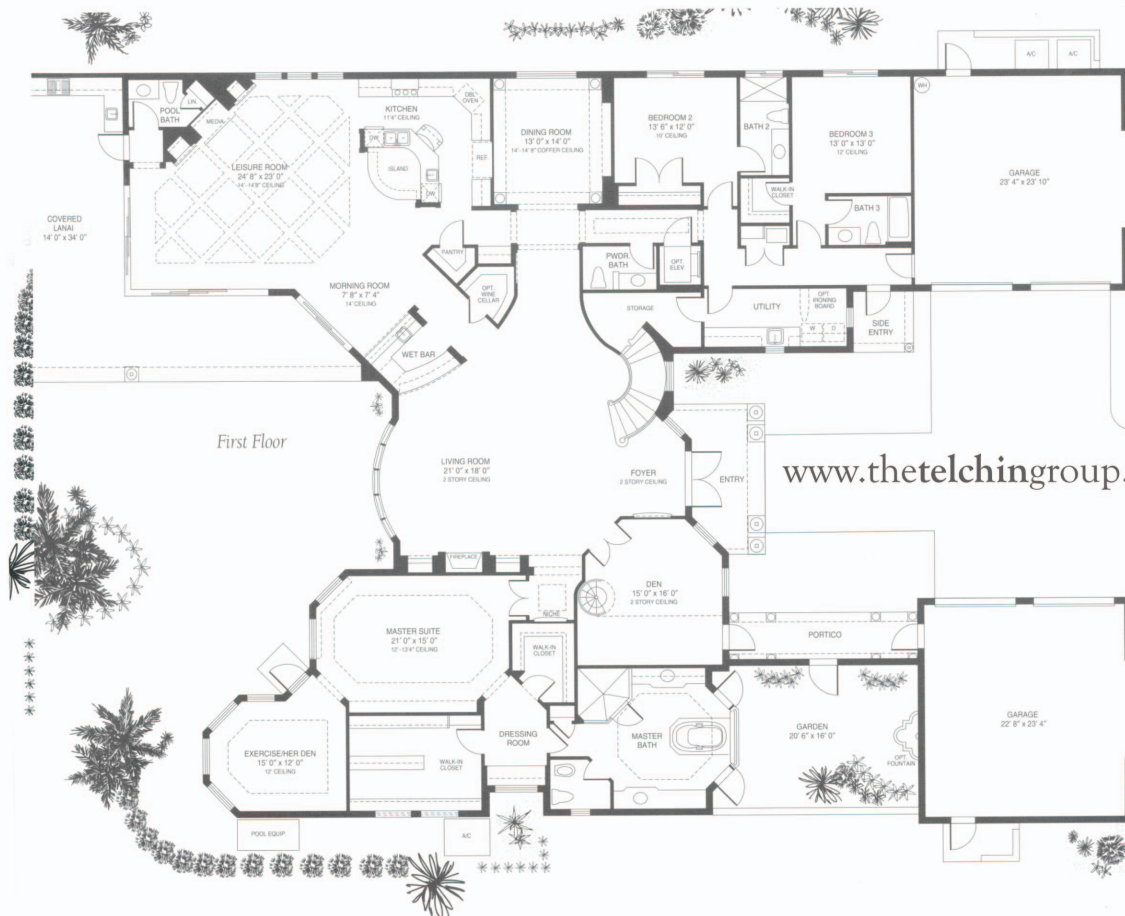

BELLAGIO II

BAY POINTE AT IBIS GOLF & COUNTRY CLUB

www.thetelchingroup.com

5BR/5 Full BA + 3 Half BA + Den
SQUARE FEET UNDER AIR: 4,717

First Floor

www.thetelchingroup.com

www.thetelchingroup.com

Second Floor