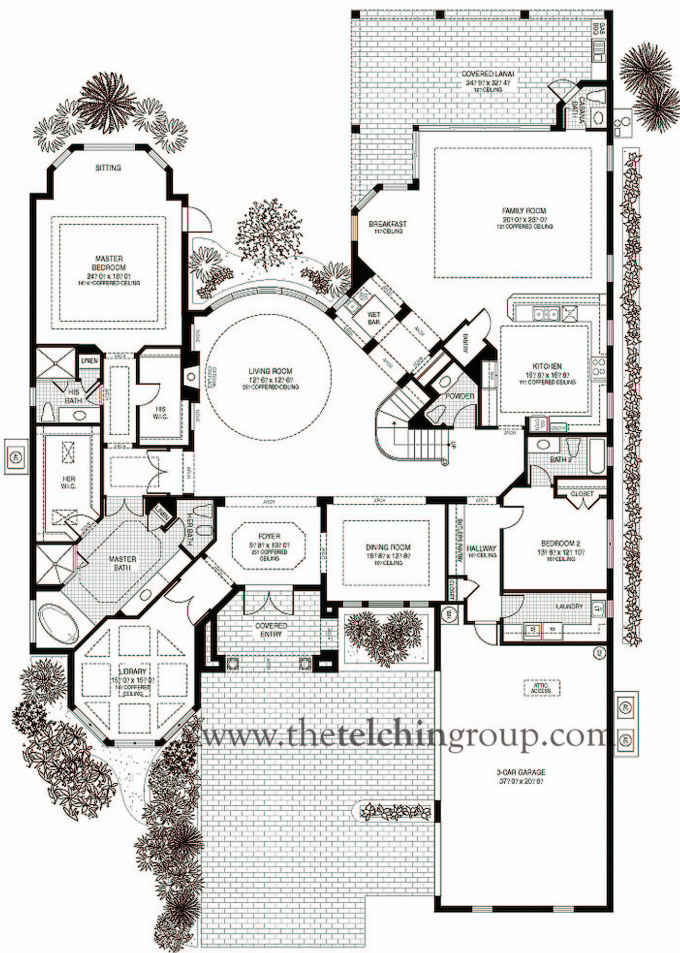

CALISTOGA

BENT CREEK AT IBIS GOLF & COUNTRY CLUB

www.thetelchingroup.com

5BR/5.5BA + Loft

SQUARE FEET UNDER AIR: 5594

First Floor

Second Floor