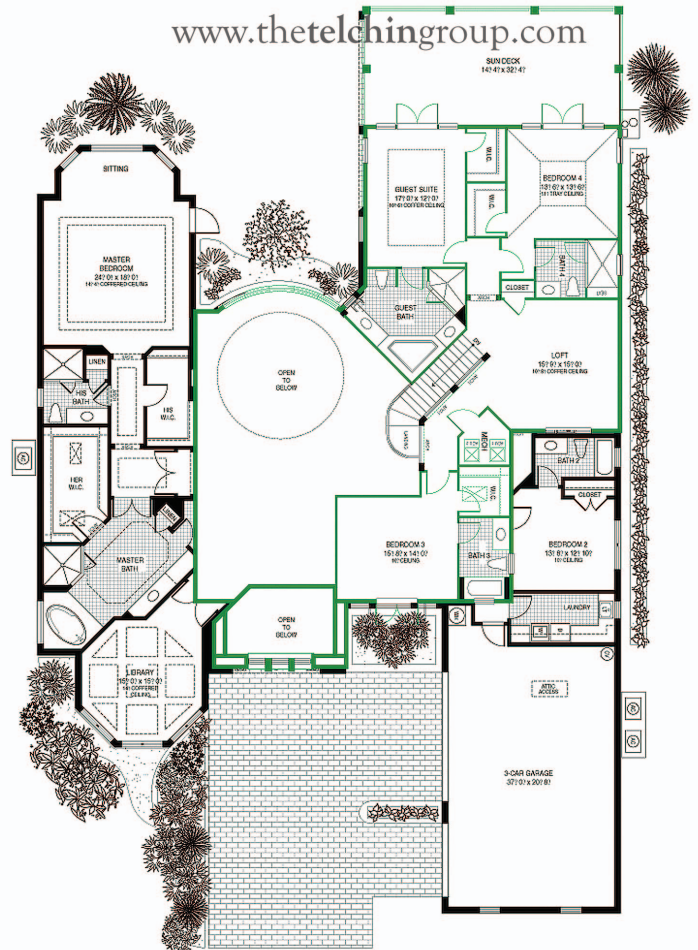

CALISTOGA

BENT CREEK AT IBIS GOLF & COUNTRY CLUB

www.thetelchingroup.com

5BR/5.5BA + Loft

SQUARE FEET UNDER AIR: 5594

First Floor

Second Floor