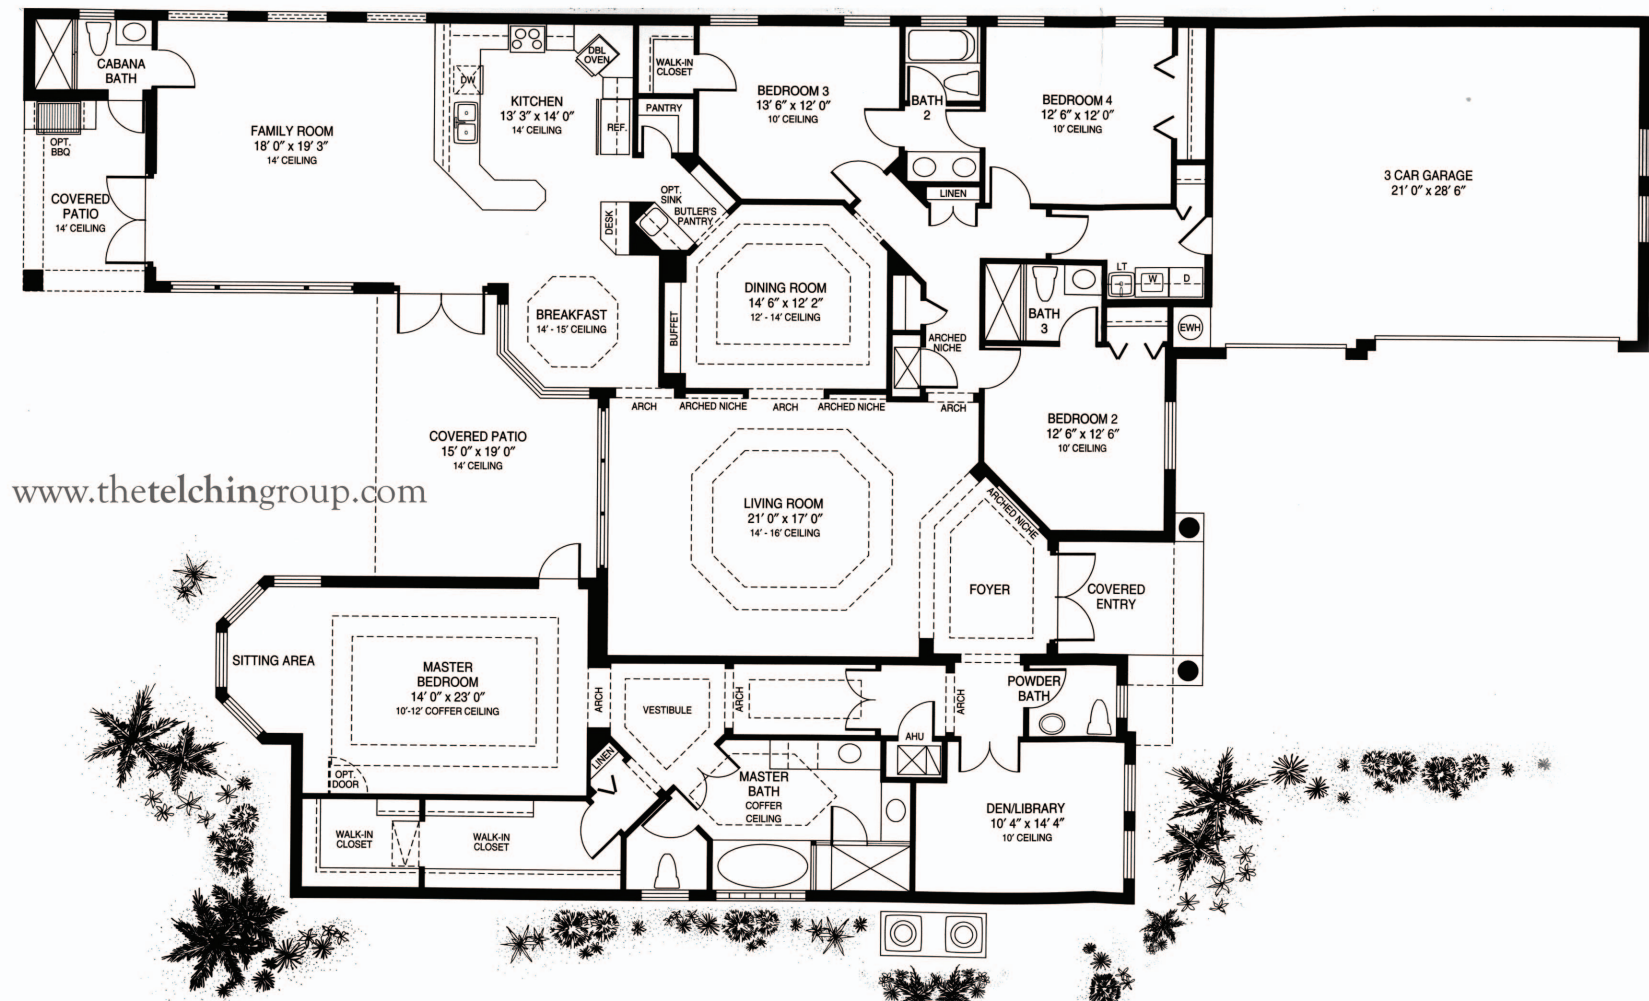

BORDEAUX

CRANE'S POINTE AT IBIS GOLF & COUNTRY CLUB

www.thetelchingroup.com

4BR/4.5BA+DEN

SQUARE FEET UNDER AIR: 3,462

www.thetelchingroup.com